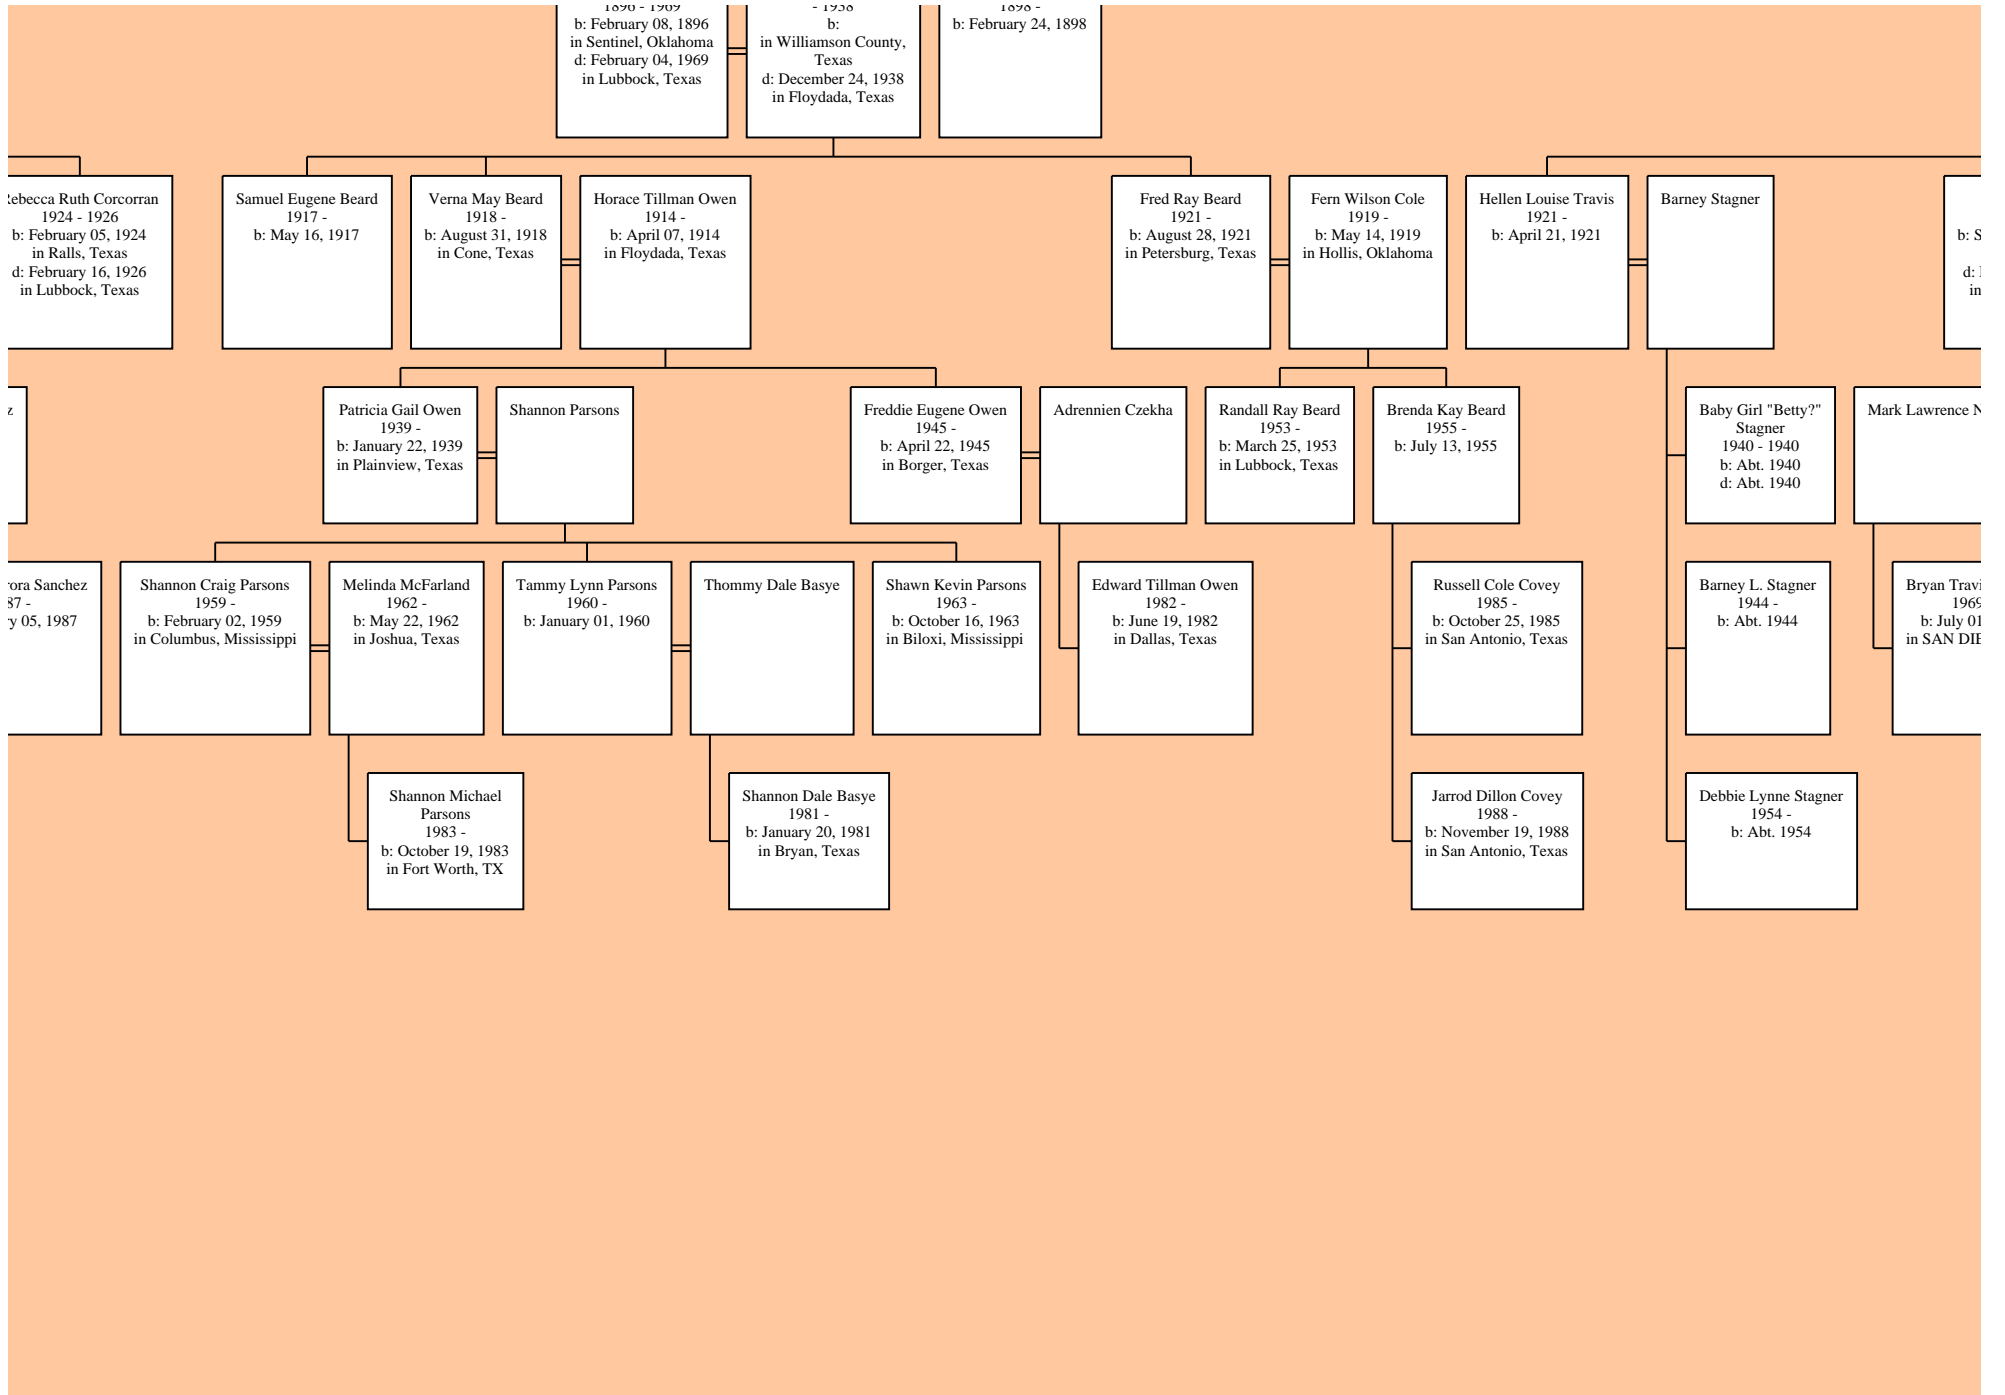

Brandon Daniel
Corcorran
1993 -
b: January 12, 1993
in Houston, TX

Paul Richart

Gene Thomas Grable
1931 -
b: April 27, 1931
in Antioch, Centra Costa
County, California

Patricia Mullen

Frances Marilyn Grable
1932 -