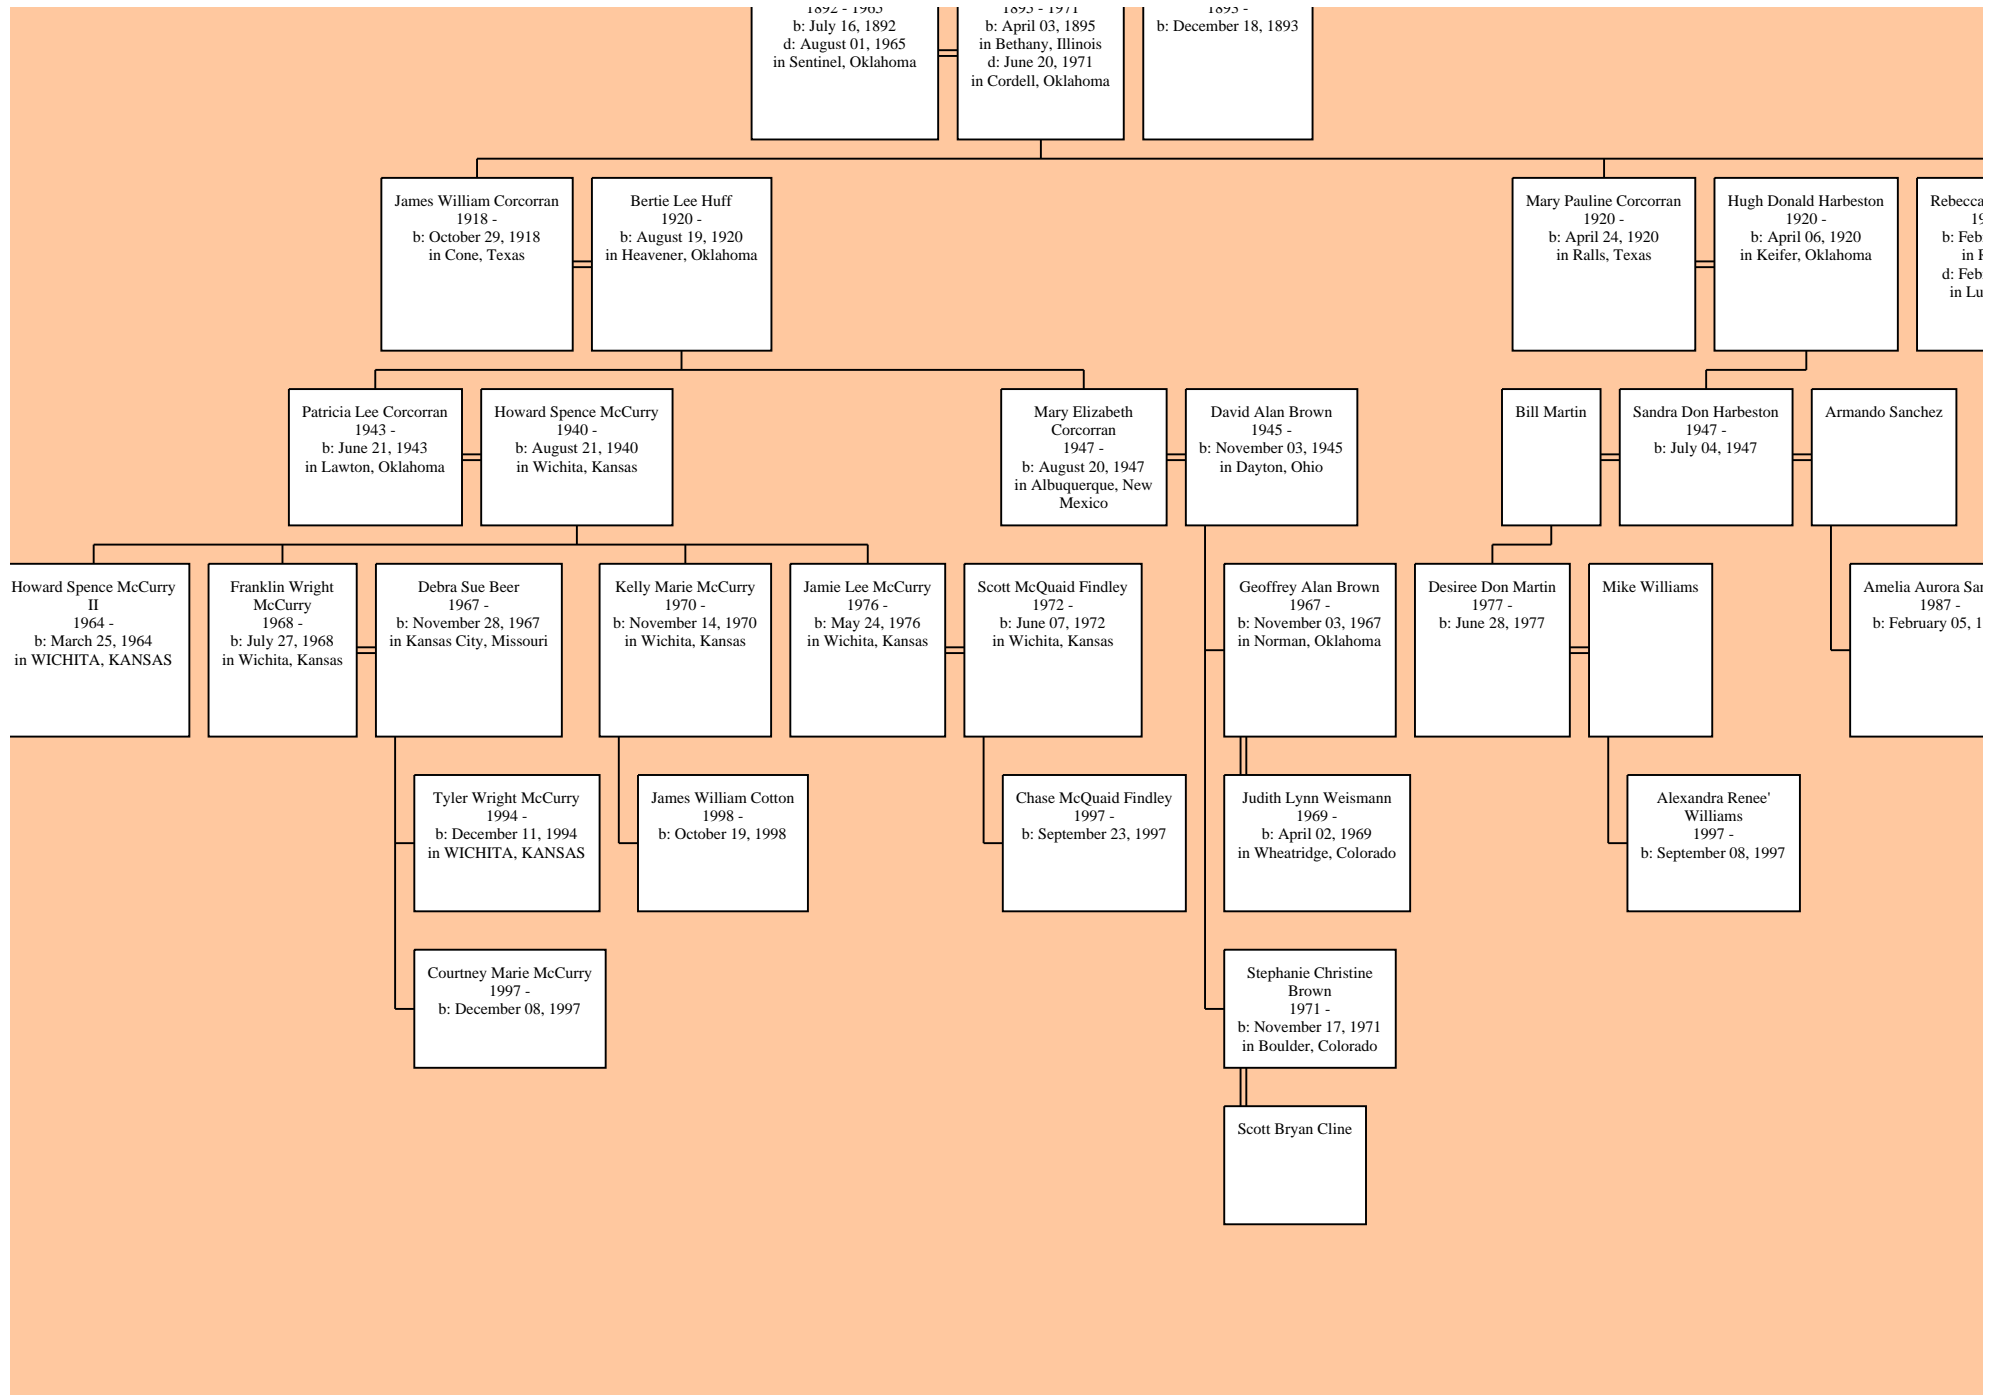

Brandon Daniel
Corcorran
1993 -
b: January 12, 1993
in Houston, TX

Paul Richart

Gene Thomas Grable
1931 -
b: April 27, 1931
in Antioch, Centra Costa
County, California

Patricia Mullen

Frances Marilyn Grable
1932 -